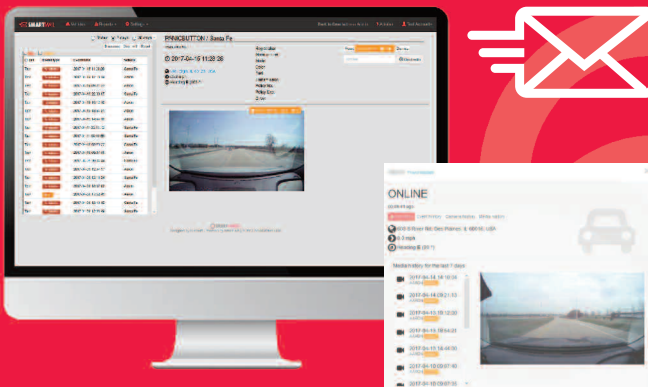

 SMARTMAIL 2

Live Video/GPS Data  
delivered via email

PROFESSIONAL INCIDENT NOTIFICATION/FNOL SOLUTION  
FOR THE PROFESSIONAL FLEET OPERATOR

KP1S/KP2  
Camera

On-board  
SIM

Real-Time  
Video

GPS Location  
Information

Driver  
Data

Email  
Inbox

Safer  
Fleet

### Designed with you in mind

SmartMail2 delivers driver safety and protection information to you within seconds of an incident taking place. That may be a road collision, an unsafe speeding event or when someone wants to know you're looking out for them.