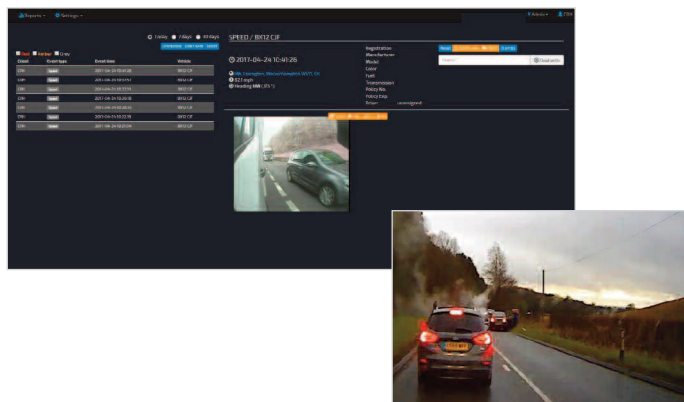

See How

Features:

- Review from the last 30 days
- Dismiss/action triggers
- 10 second low cost quality snapshot images
- Download MP4 video remotely
- One-click video footage review
- Audit trail of incident management and actions
- See where a vehicle is and what caused the trigger

Benefits:

- Notifications to your inbox
- Easy to use
- Simple to administer
- Easily manage alerting
- Top quality video with high compression reduces comms costs
- Protecting insurance premiums with FNOL
- Improve risk management and road safety