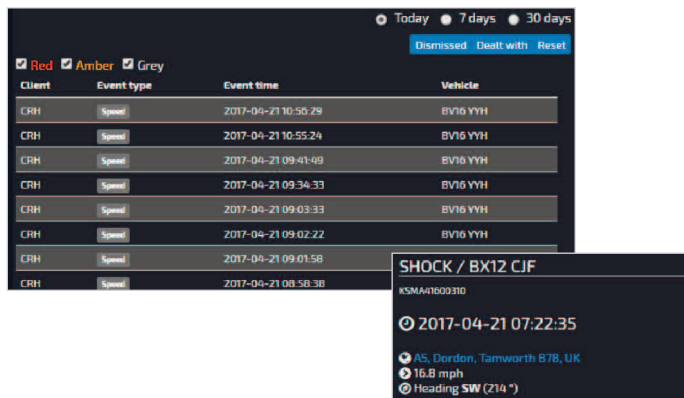

See Who, When and Where