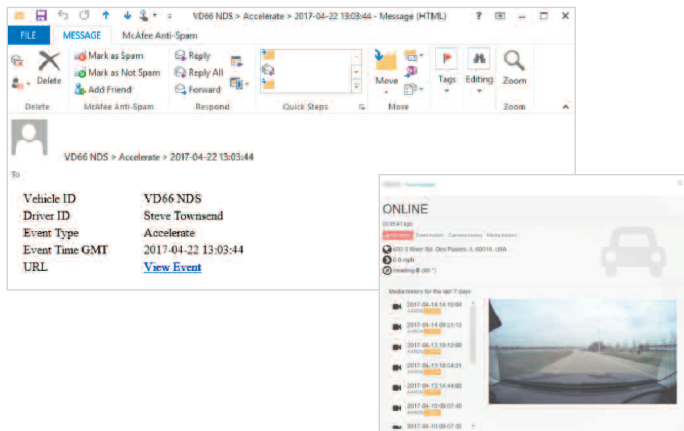

ed to your inbox

Features/Benefits

Headline Email/Footage Review